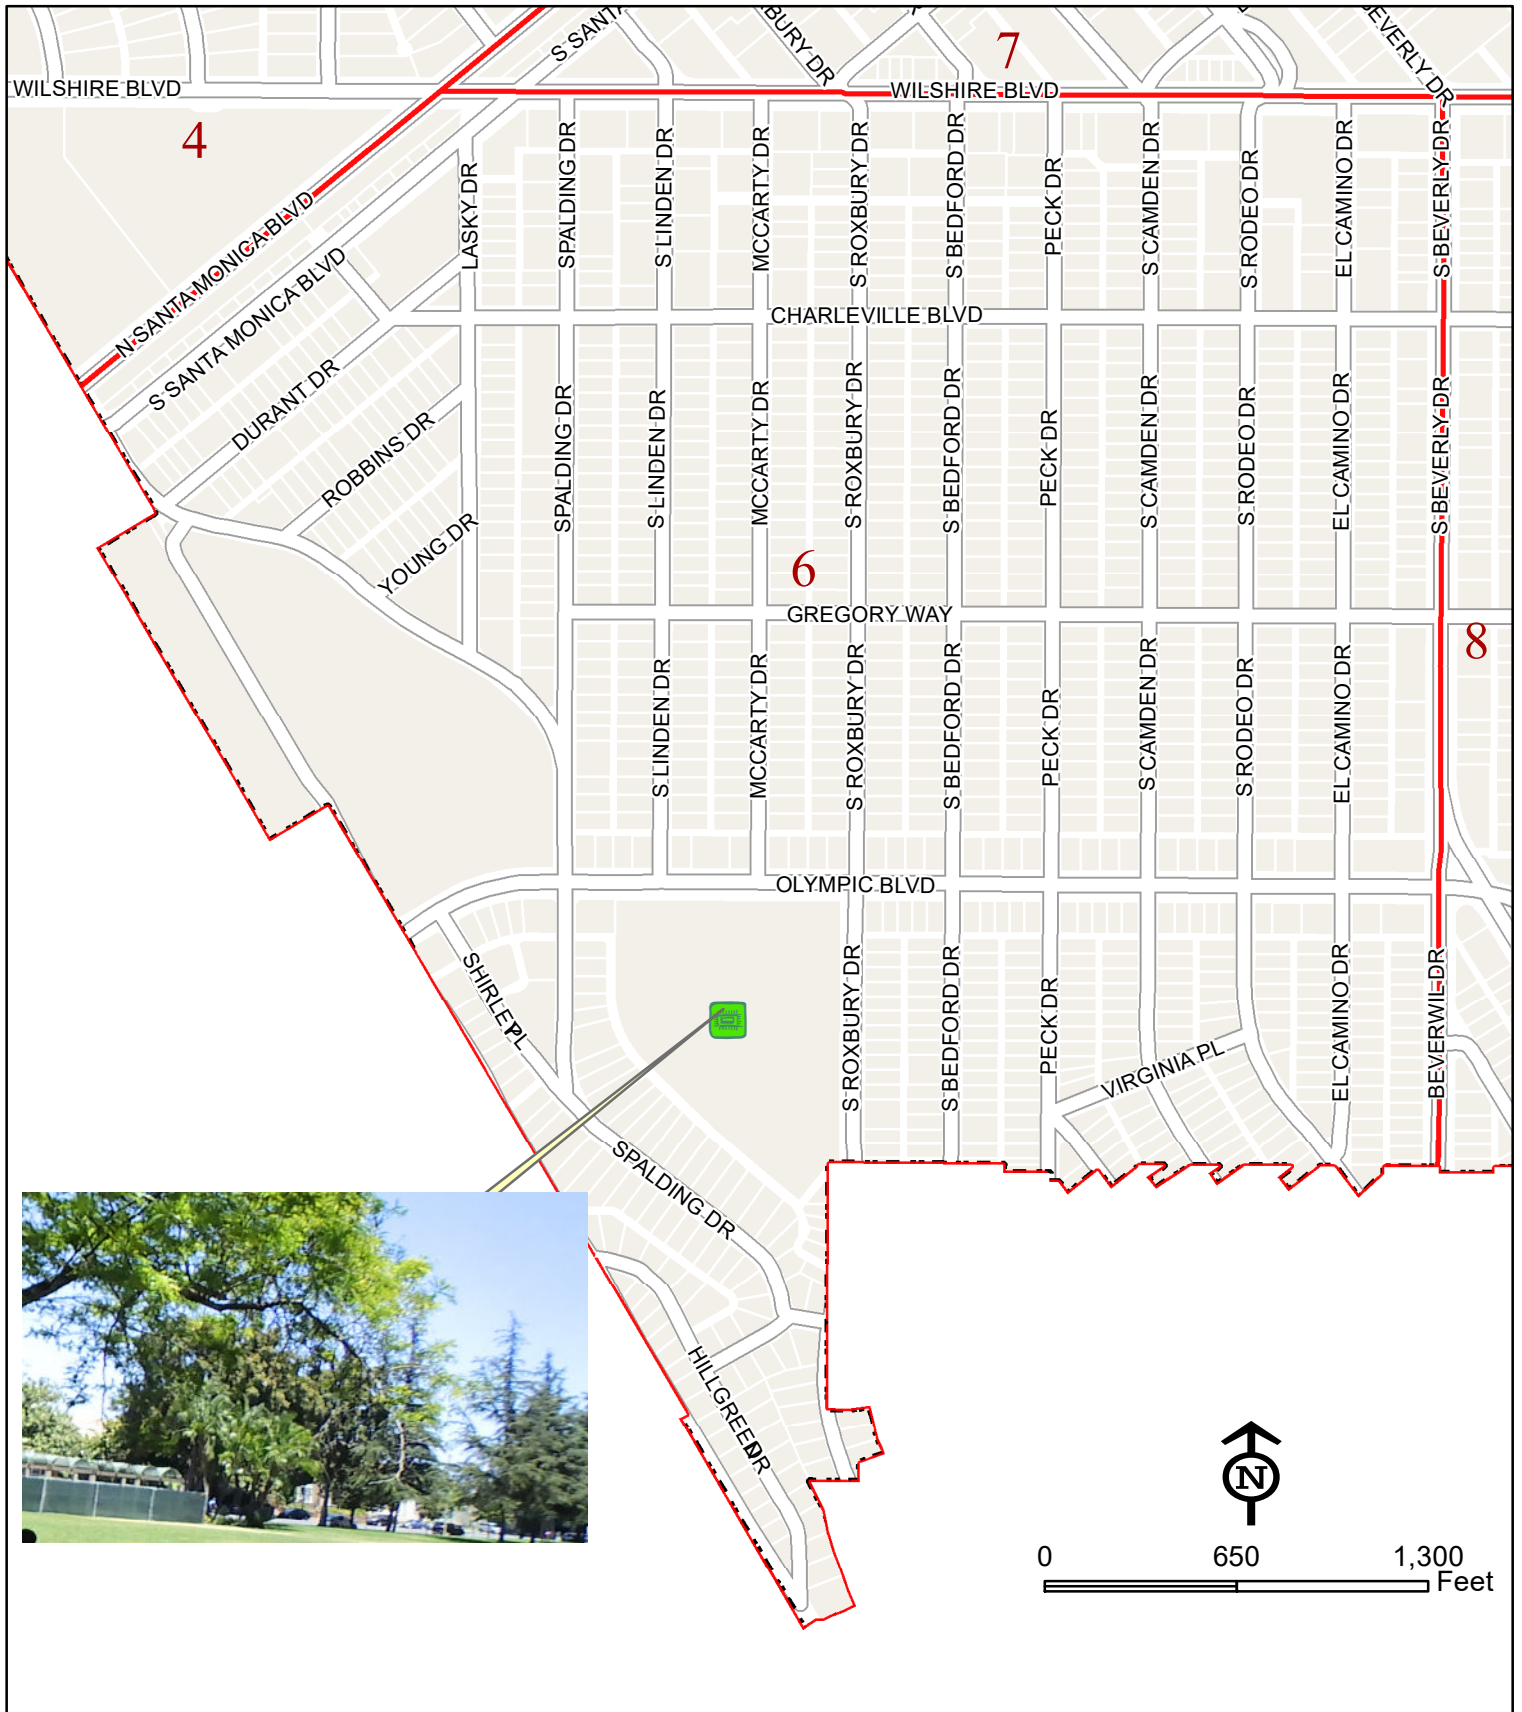

JUST IN CASE BH Zone 6 - City of Beverly Hills, California

-  Meeting Area
-  Just In Case BH Zone Boundary
-  City Boundary

Meeting Area of Zone 6:
Roxbury Park
471 S Roxbury Dr

This map is for informational purposes. The City of Beverly Hills makes no representations or warranties of any kind with respect to the accuracy of the information or data furnished herein.
 Map produced by: City of Beverly Hills - IT - GIS
 455 N. Rexford Dr. Beverly Hills, CA 90210
 December 2021