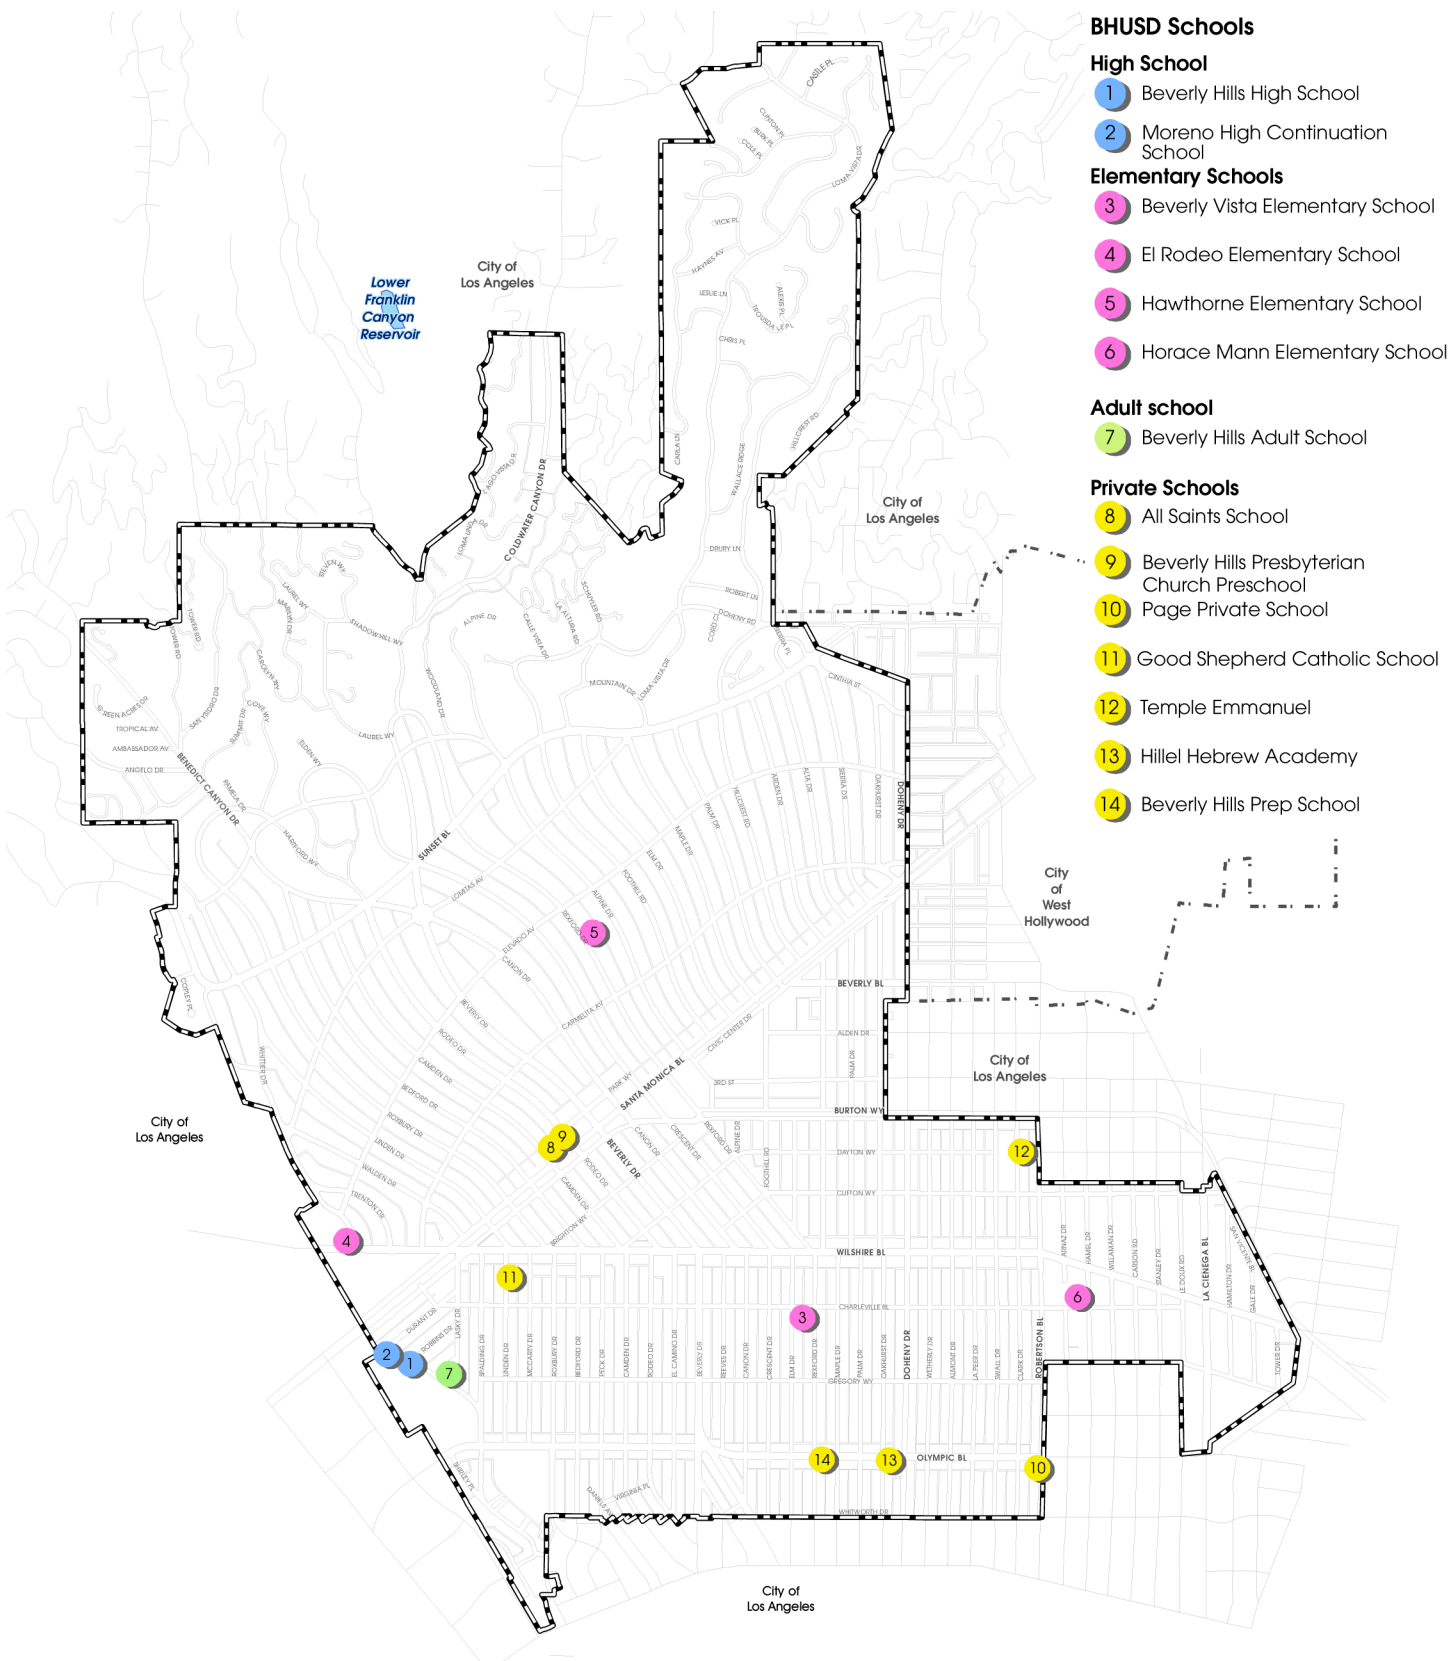

SCHOOL LOCATIONS

Beverly Hills General Plan

BHUSD Schools

High School

- 1 Beverly Hills High School
- 2 Moreno High Continuation School

Elementary Schools

- 3 Beverly Vista Elementary School
- 4 El Rodeo Elementary School
- 5 Hawthorne Elementary School
- 6 Horace Mann Elementary School

Adult school

- 7 Beverly Hills Adult School

Private Schools

- 8 All Saints School
- 9 Beverly Hills Presbyterian Church Preschool
- 10 Page Private School
- 11 Good Shepherd Catholic School
- 12 Temple Emmanuel
- 13 Hillel Hebrew Academy
- 14 Beverly Hills Prep School

Map PS2

Source: PBS&J, 2005